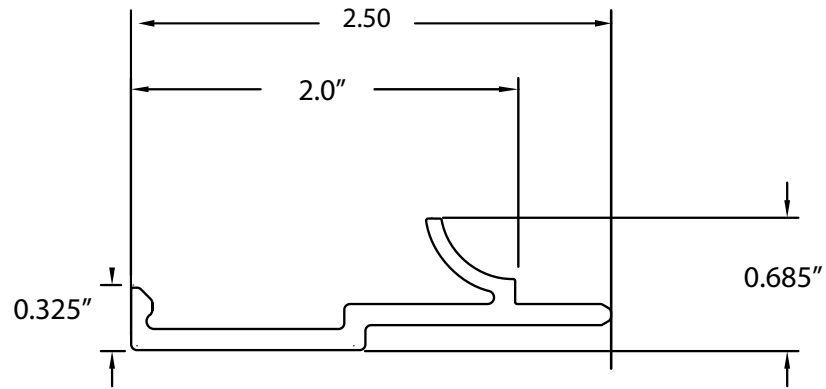

# 2" J Trim Male

EM JTM

Actual Size

\*\* Cover tension set--snap or slide into trim

\*\*Cover included with J Trim set