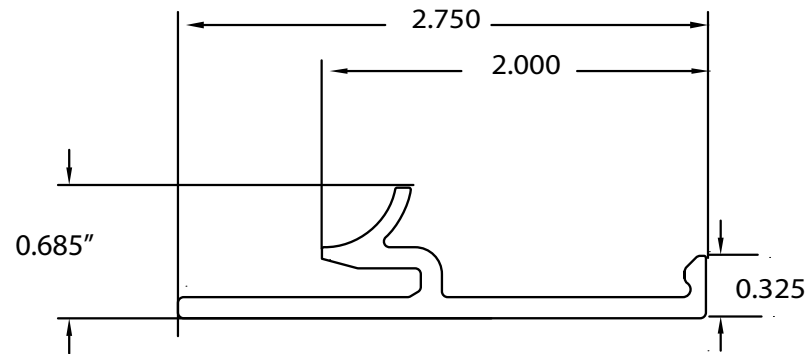

2" J Trim Female

EM JTF

Actual Size

** Cover tension set--snap or slide into trim

**Cover included with J Trim set