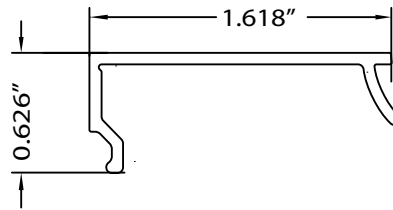

2" J Trim Clip Cover

EM JC

Actual Size

** Cover tension set--snap or slide into trim

**Cover included with J Trim set