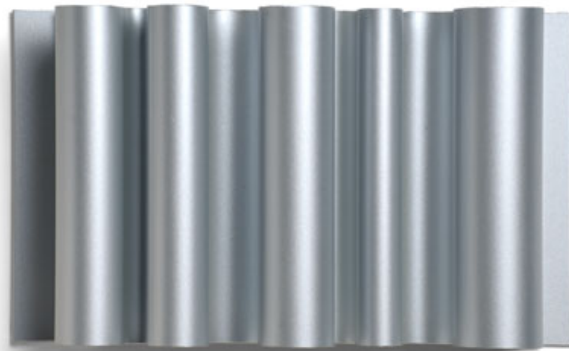

GAGE

earth metal™ 78

DIMENSIONAL SURFACING

Little Earth 1 – EM 7800

4 lbs. per square foot

Material Thickness is 0.11"

Total width is 9.25" / Visual Width is 8"

Maximum Length is 20 feet

6063 Alloy

Temper is T5

Tensile Strength is 22,000 psi

Yield Strength is 16,000 psi